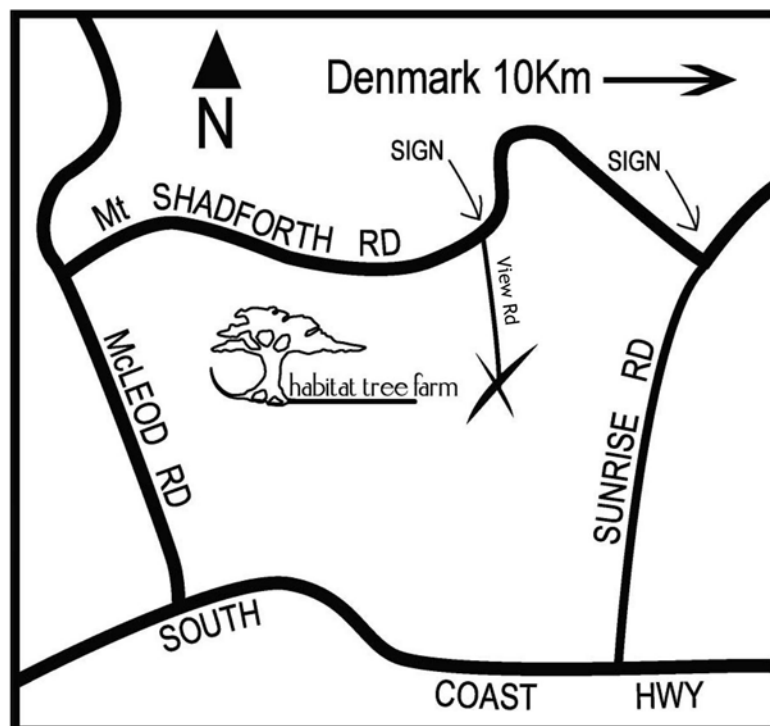

habitat treefarm

Habitat Tree Farm is located on the south coast of Western Australia 11 km West of Denmark on scenic Mt. Shadforth Rd.

In Denmark turn into Mt. Shadforth Rd at Dewson's supermarket and follow Mt. Shadforth Rd for 11 Km. The driveway to our farm is to the left and well signposted.

We are **open Monday to Saturday from 10 am to 5 pm**, or you can ring us to arrange a time.

Habitat Tree Farm

63 View Rd
Denmark 6333
Western Australia
Tel / Fax (08) 98 409 018